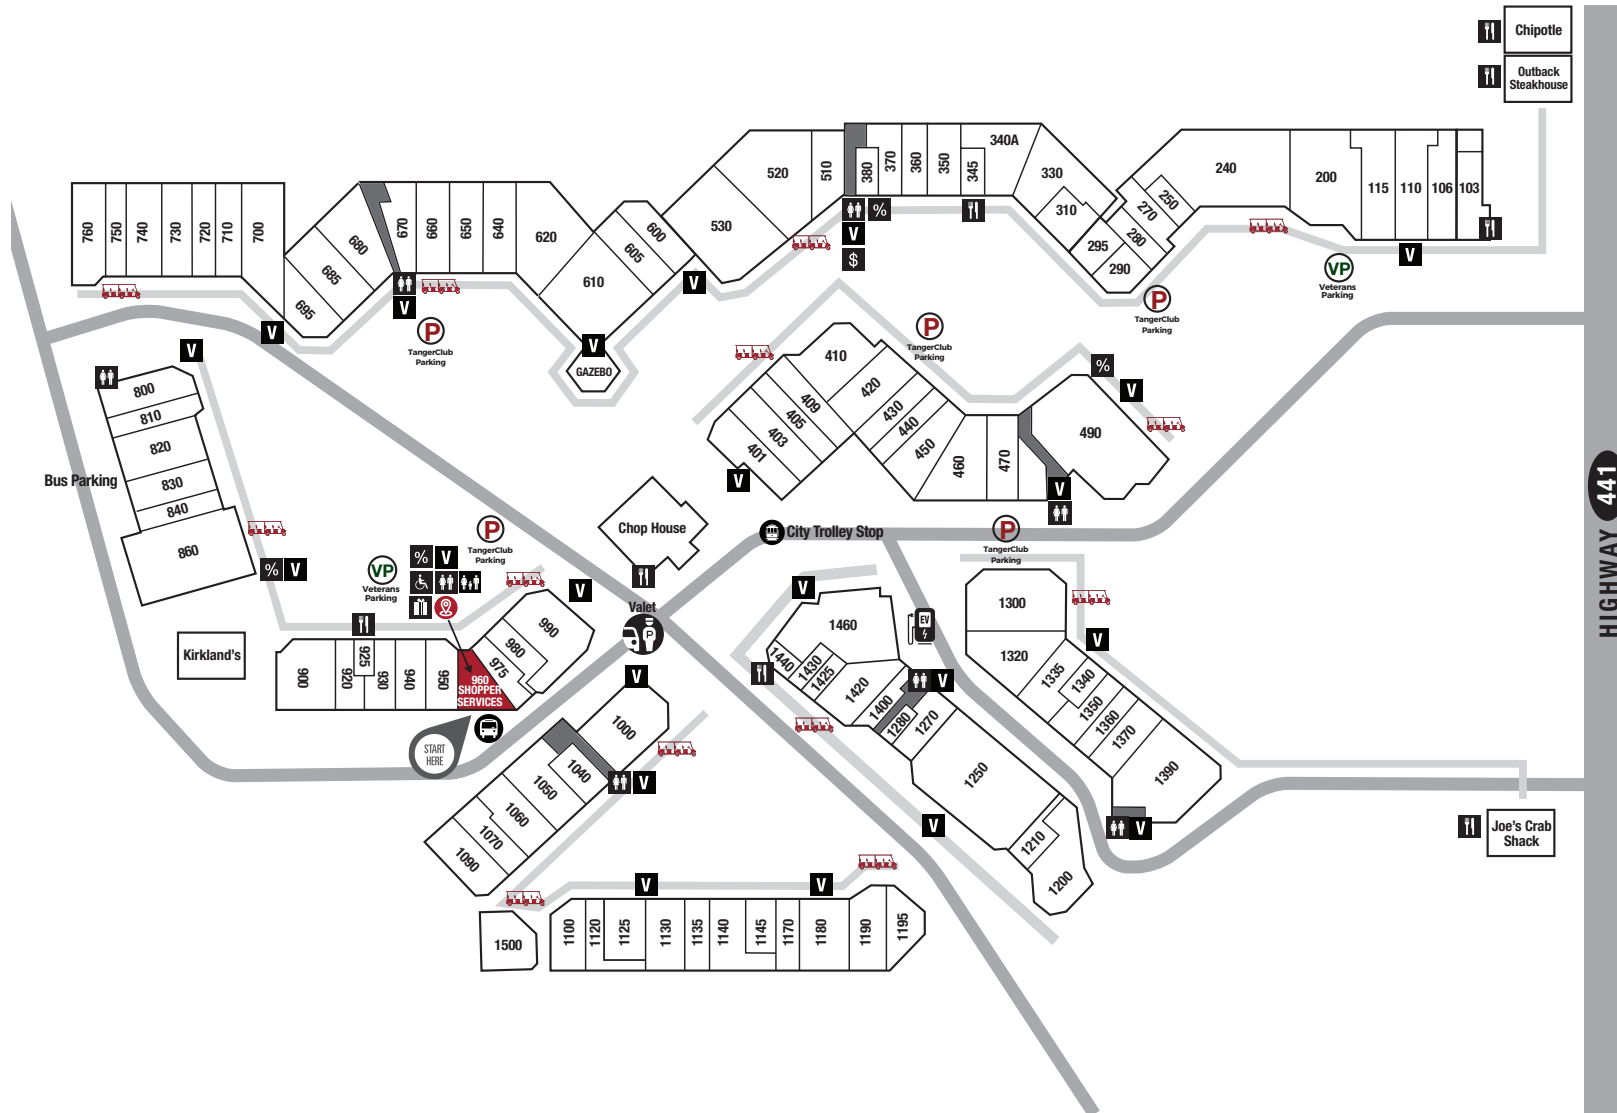

# CENTER MAP

## SERVICE LEGEND

-  SHOPPER SERVICES
-  COUPON BOOKS
-  PURCHASE GIFT CARDS
-  ATM
-  STROLLER & WHEELCHAIR
-  RESTAURANT/FOOD
-  VENDING MACHINE
-  RESTROOMS
-  FAMILY RESTROOM
-  ELECTRIC VEHICLE CHARGING STATIONS
-  CITY TROLLEY STOP
-  TANGER SHUTTLE
-  FREE WI-FI CENTERWIDE