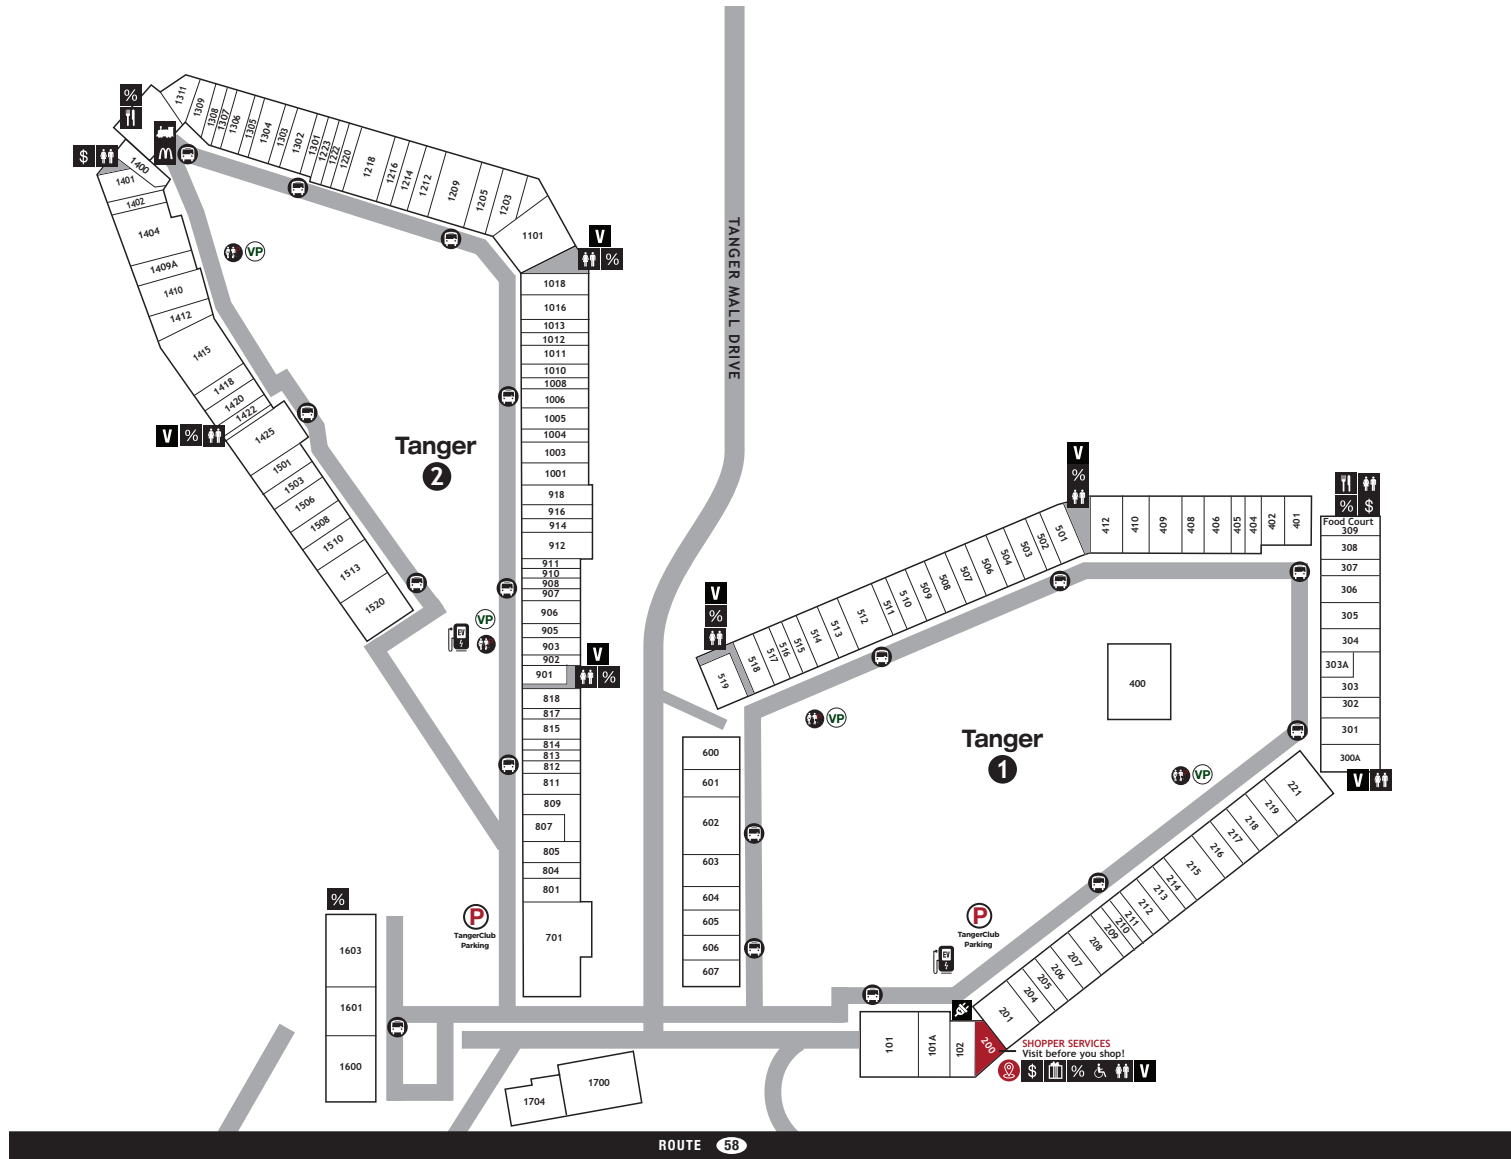

CENTER MAP

SERVICE LEGEND

-  SHOPPER SERVICES
-  COUPON BOOKS
-  PURCHASE GIFT CARDS
-  ATM
-  STROLLER & WHEELCHAIR
-  RESTAURANT/FOOD
-  VENDING MACHINE
-  RESTROOMS
-  CHARGING STATION
-  ELECTRIC VEHICLE CHARGING STATIONS
-  TROLLEY STOP
-  TANGER CHOO-CHOO
-  MCDONALD'S PLAYLAND
-  FREE WI-FI CENTERWIDE

602	New Balance Factory Store	(631) 208-0209
1520	Nike Factory Store	(631) 369-0706
1501	PacSun	(631) 208-1537
1218	Puma Outlet	(631) 905-0360
911	Rag & Bone	(631) 574-1718
701	Saks Fifth Avenue OFF 5TH	(631) 369-5883
213	SAS Shoes	(631) 208-0790
1209	Skechers	(631) 369-5525
409	Sperry	(631) 461-4574
1011	Steve Madden	(631) 208-0151
1510	The Children's Place	(631) 727-7447
517	Timberland Factory Store	(631) 369-5282
402	Torrid	(631) 727-2504
1012	UGG	(631) 727-2608
1513	Under Armour	(631) 208-3147
303	Vans Outlet	(631) 369-2015