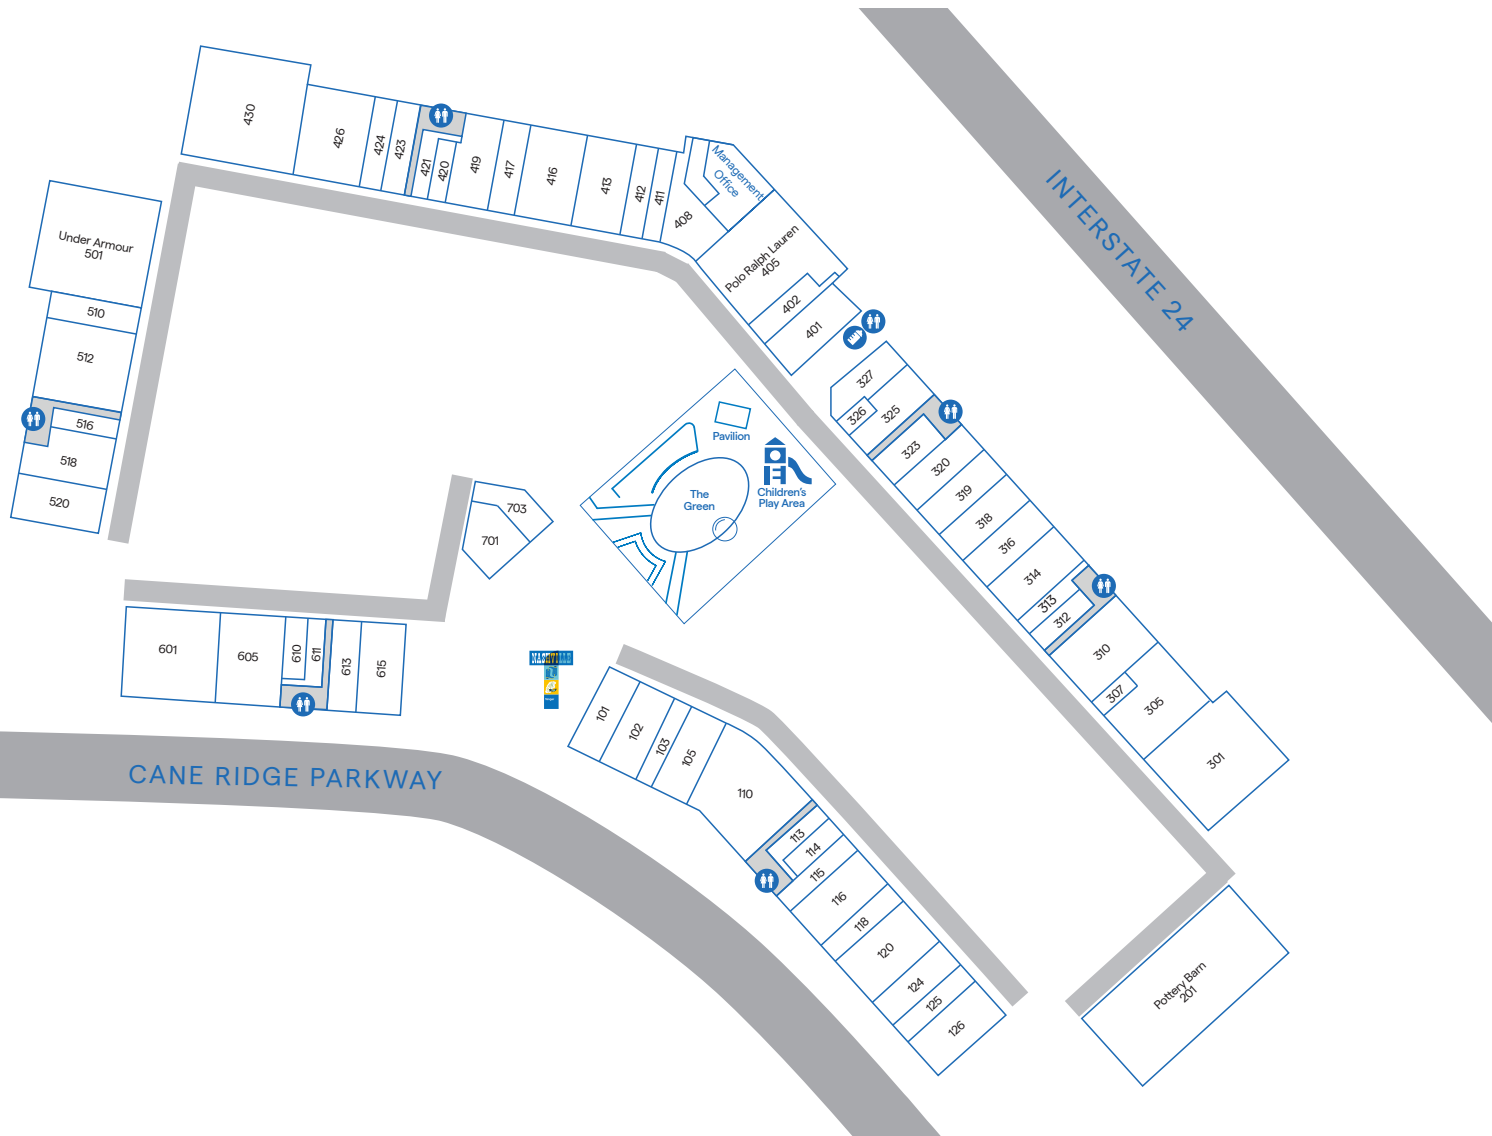

CENTER MAP

SERVICE LEGEND

Restrooms

Mothers' Room

ACCESSORIES & JEWELRY

416	Banana Republic Factory	(615) 706-2640
113	Claire's	(800) 252-4737
325	Coach	(615) 583-1254
310	Columbia Factory Store	(629) 895-0564
118	Crocs	(615) 988-6987
423	Fossil	(615) 695-9559
120	Guess Factory Store	(629) 235-7148
613	Hot Topic	(626) 839-4681
323	Huk	(615) 645-3623
419	J.Crew Factory	(629) 675-1007
319	Levi's Outlet	(629) 777-4002
516	Lids	(615) 649-7632
413	Michael Kors	(615) 610-6195
301	Nike Factory Store	(629) 213-0720
125	Oakley	(615) 246-5270
430	Old Navy Outlet	(615) 706-2650
305	Palmetto Moon	(629) 236-4877
327	Patricia Nash	New
126	Puma Outlet	(615) 552-7130
420	Select Shades Sunglass Outlet	(615) 949-4548
124	Simply Southern	(629) 675-1997
307	Sunglass Hut	(615) 246-5202
326	Swarovski	(615) 993-1821
316	Vera Bradley	(615) 777-9352
408	Vineyard Vines	(629) 281-4185

CHILDREN'S APPAREL

512	Adidas	(615) 931-5756
116	Carter's Babies and Kids	(615) 621-5775
310	Columbia Factory Store	(629) 895-0564
426	Gap Factory	(615) 252-7330
120	Guess Factory Store	(629) 235-7148
613	Hot Topic	(626) 839-4681
419	J.Crew Factory	(629) 675-1007
319	Levi's Outlet	(629) 777-4002
301	Nike Factory Store	(629) 213-0720
430	Old Navy Outlet	(615) 706-2650
501	Under Armour	(615) 922-6177
408	Vineyard Vines	(629) 281-4185