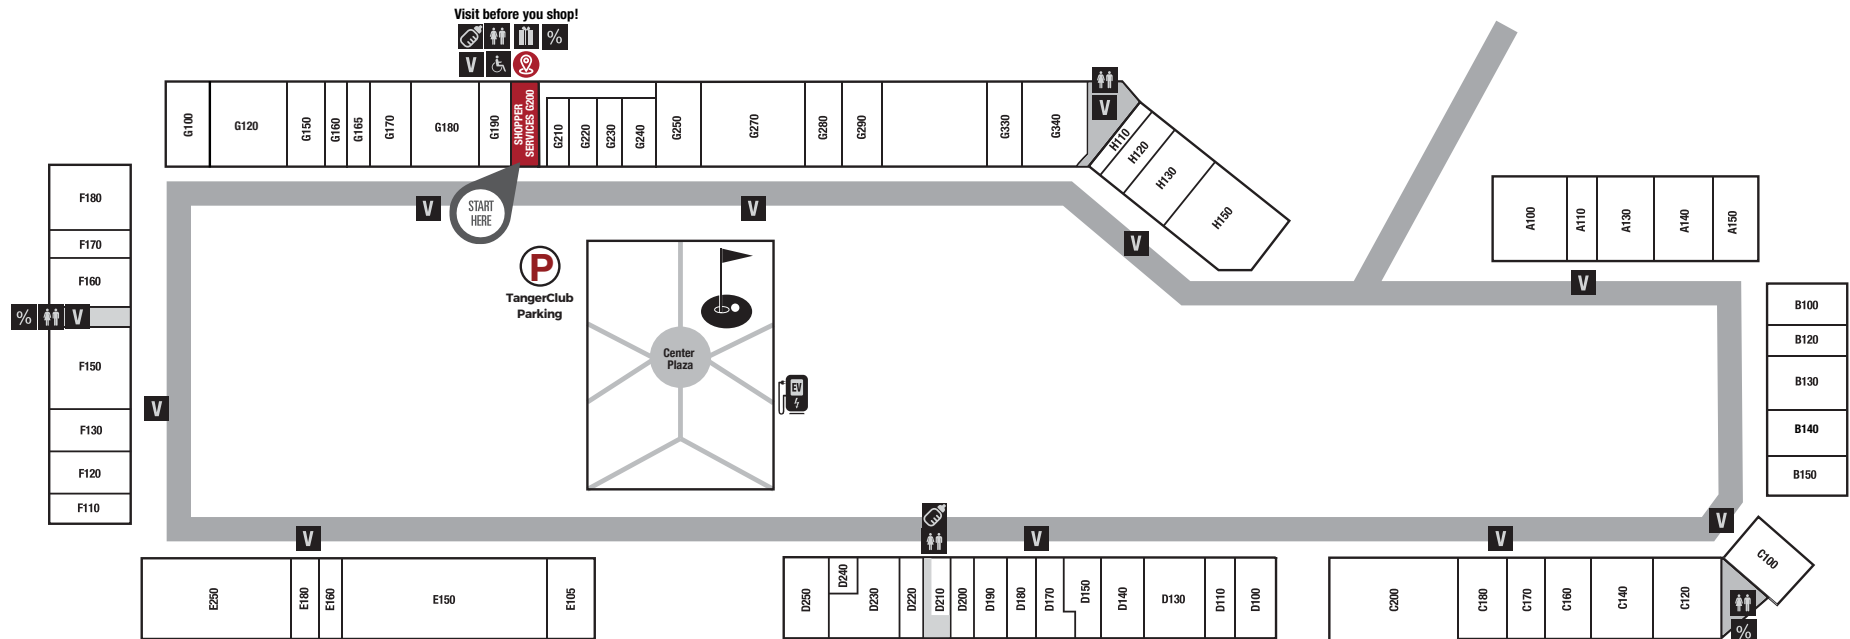

CENTER MAP

SERVICE LEGEND

SHOPPER SERVICES

PURCHASE GIFT CARDS

VENDING MACHINE

MOTHERS ROOM

ELECTRIC VEHICLE CHARGING STATION

FREE WI-FI CENTERWIDE

COUPON BOOKS

STROLLER & WHEELCHAIR

RESTROOMS

BUS CHECK-IN

I- 96