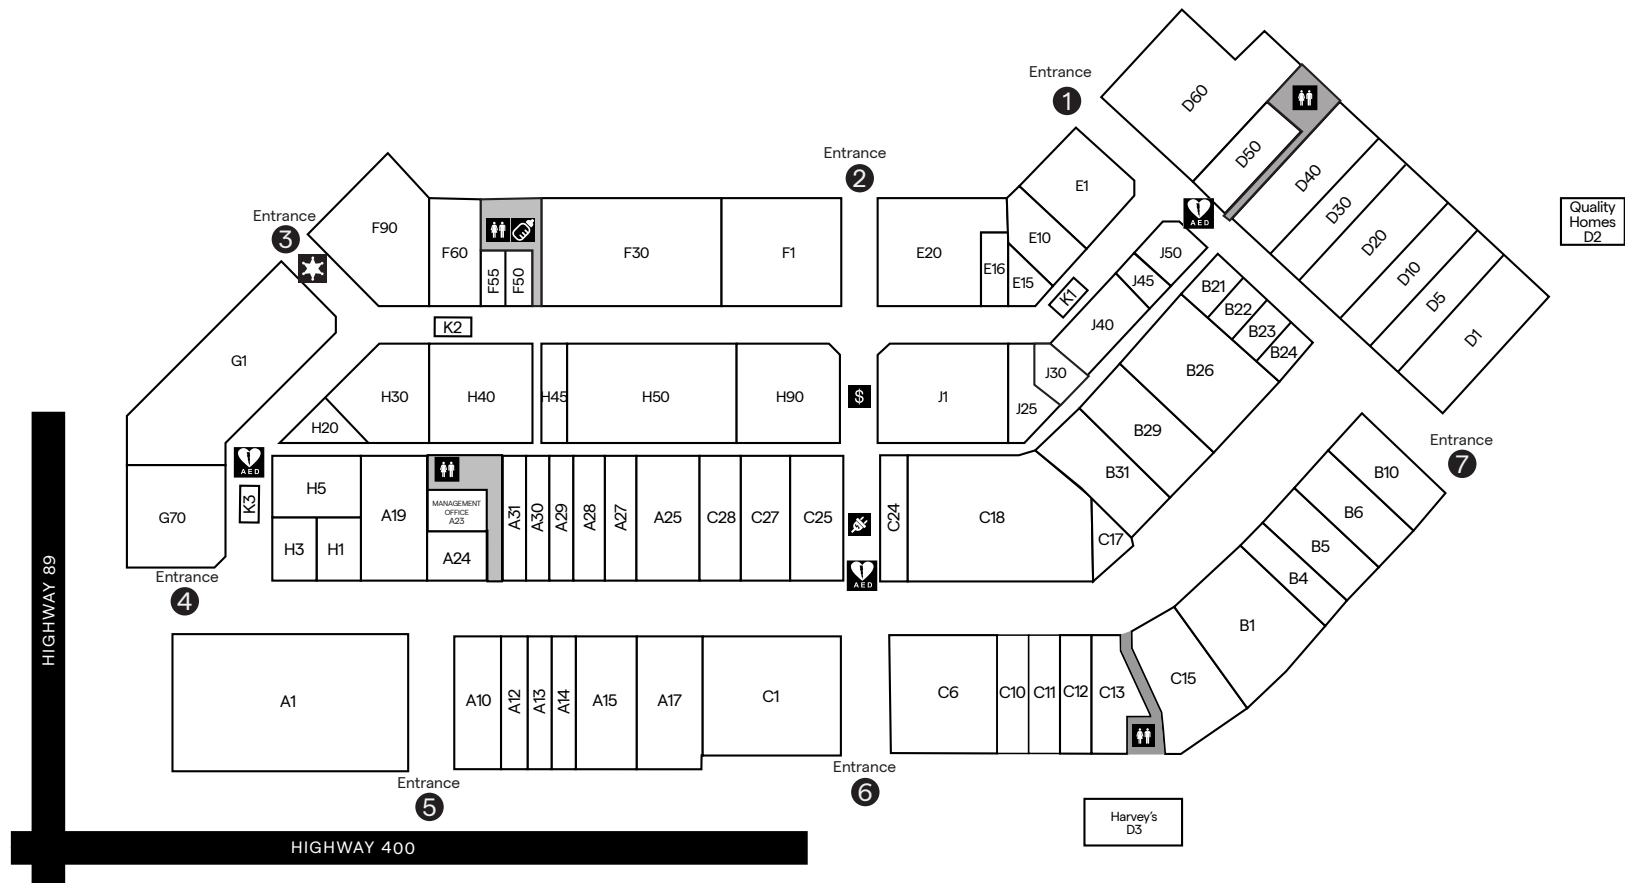

CENTRE MAP

SERVICE LEGEND

ATM

WASHROOMS

CHARGING STATION

AED

MOTHER'S ROOM

SECURITY

APPAREL

B1	Adidas	(705) 458-2728
C06	Aerie	(249) 883-0000
B5	All Star Sports	(705) 458-9996
G70	American Eagle Outfitters	(705) 458-9961
C28	Anna Bella	(705) 885-1266
E20	Banana Republic Factory	(705) 458-8742
H45	Bikini Village	(705) 916-0020
H5	Bluenotes	(705) 458-1349
F90	Calvin Klein	(705) 458-1330
J1	Coach	(705) 458-8538
B26	Columbia Factory Store	(905) 215-0615
H40	Eddie Bauer Outlet	(705) 458-4238
F1	Gap Factory	(705) 458-2026
H90	Guess Factory Store	(705) 458-1771
A1	H&M	(855) 272-7007
C12	Just Cozy	(705) 458-1371
C1	La Vie en Rose / Aqua Outlet	(705) 458-1781
A17	Labels	(705) 719-3427
A15	Levi's Outlet	(705) 302-5100
E1	Mountain Warehouse	(705) 458-9796
C18	Old Navy Outlet	(705) 458-9475
G1	Polo Ralph Lauren	(705) 458-7083
H30	Puma Outlet	(705) 458-8837
F60	Skechers	(705) 458-0330
B06	Suzy Shier	(705) 458-8710
H50	Tommy Hilfiger	(705) 458-1454