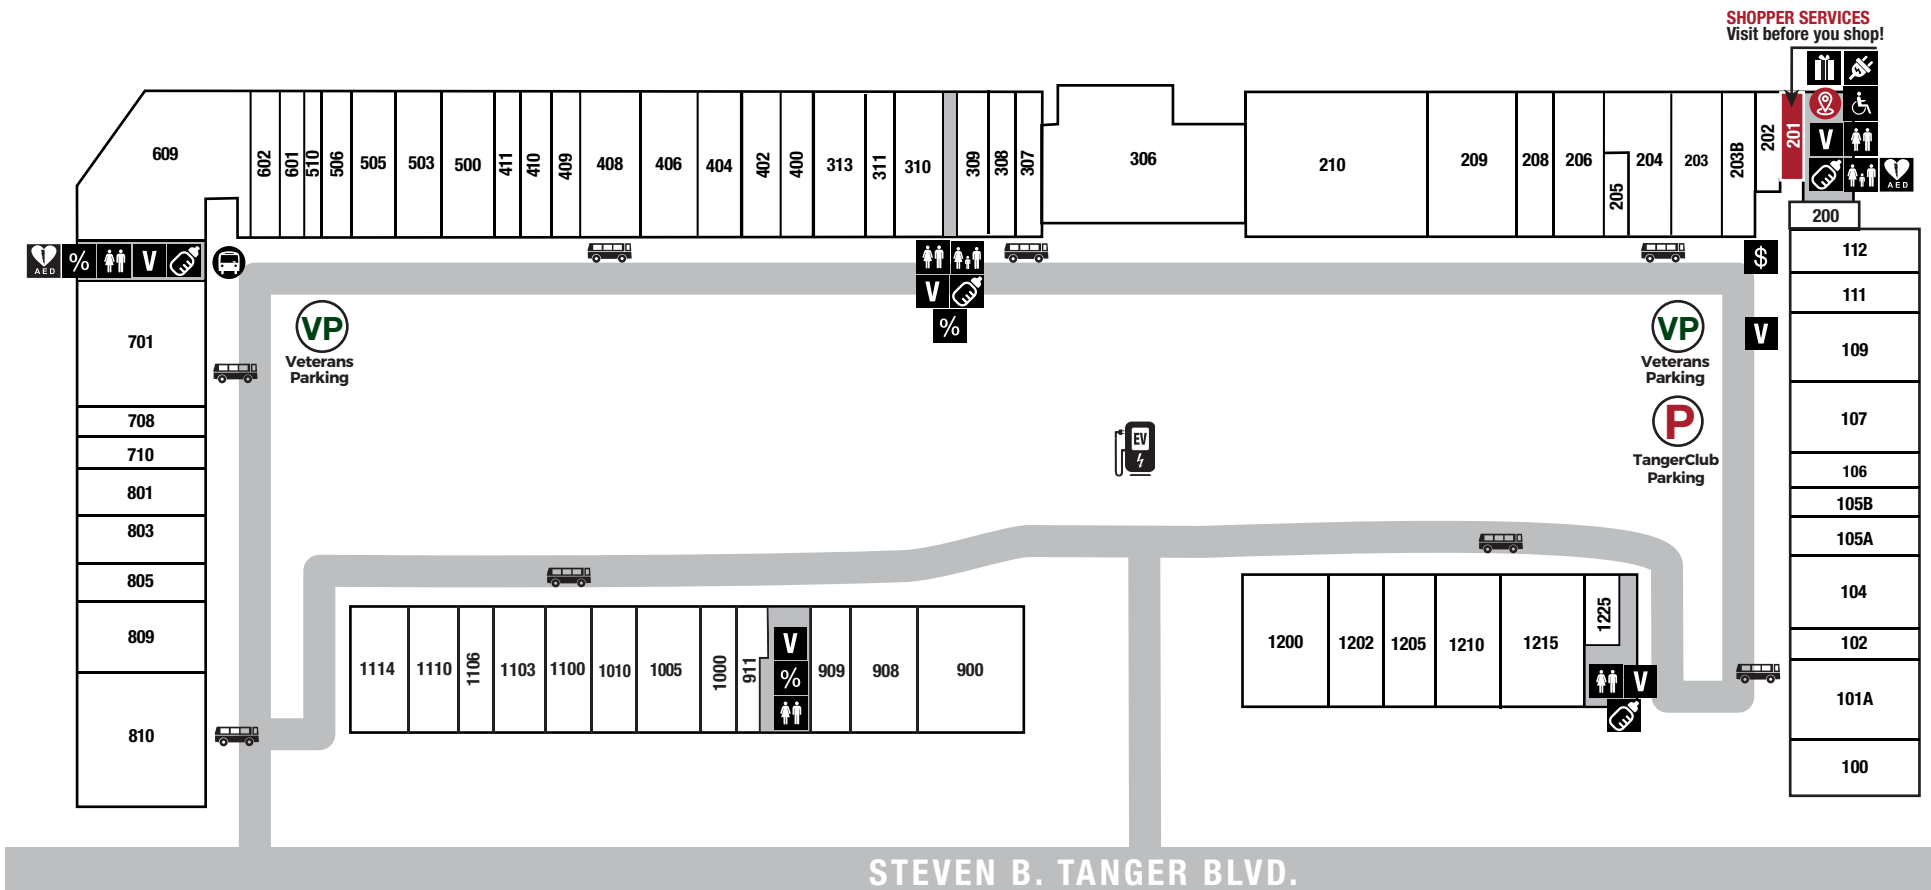

CENTER MAP

SERVICE LEGEND

-  SHOPPER SERVICES
-  PURCHASE GIFT CARDS
-  RESTROOMS
-  CHARGING STATION
-  BUS CHECK-IN
-  COMPLIMENTARY ELECTRIC VEHICLE CHARGING STATION
-  ATM
-  STROLLER & WHEELCHAIR
-  FAMILY RESTROOMS
-  TOLLEY STOP
-  AUTOMATED EXTERNAL DEFIBRILLATOR
-  FREE WI-FI CENTERWIDE
-  COUPON BOOKS
-  VENDING MACHINE
-  MOTHERS ROOM

APPAREL

408	Adidas	(762) 217-8101
111	Aeropostale	(706) 423-9773
206	American Eagle Aerie	(706) 335-6002
1005	Banana Republic Factory	(706) 336-8588
404	Brooks Brothers Factory Store	(706) 336-6947
310	Casual Male XL Outlet	(706) 335-0883
506	Chico's Outlet	(706) 335-3331
1200	Coach	(706) 335-3003
809	Eddie Bauer Outlet	(706) 335-3281
104	Express Factory Outlet	(706) 225-5653
101A	Feathers & Antlers Outdoors	(706) 335-0034
400	Finish Line	(706) 335-5433
209	Gap Factory	(706) 335-0977
1202	Guess Factory Store	(706) 395-9786
306	H&M	(855) 466-7467
105A	Half Price Outfitters	(706) 335-1928
112	Half Price Outfitters	(706) 335-1928
503	Hanesbrands	(706) 335-3657
109	Hollister	(706) 908-3025
1100	Lane Bryant Outlet	(706) 335-7417
609	Lee Wrangler Clearance	(706) 335-3098
1010	Leggings Park	(678) 724-0908
402	Levi's Outlet	(706) 335-0144
200	Lids	(706) 335-2853
1215	Loft Outlet	(706) 336-0077
210	Marshalls	(706) 335-8088
909	Michael Kors	(706) 335-7236
100	Nautica Factory Store	(706) 335-4488
810	Nike Factory Store	(706) 335-5502
701	Old Navy Outlet	(706) 335-2047