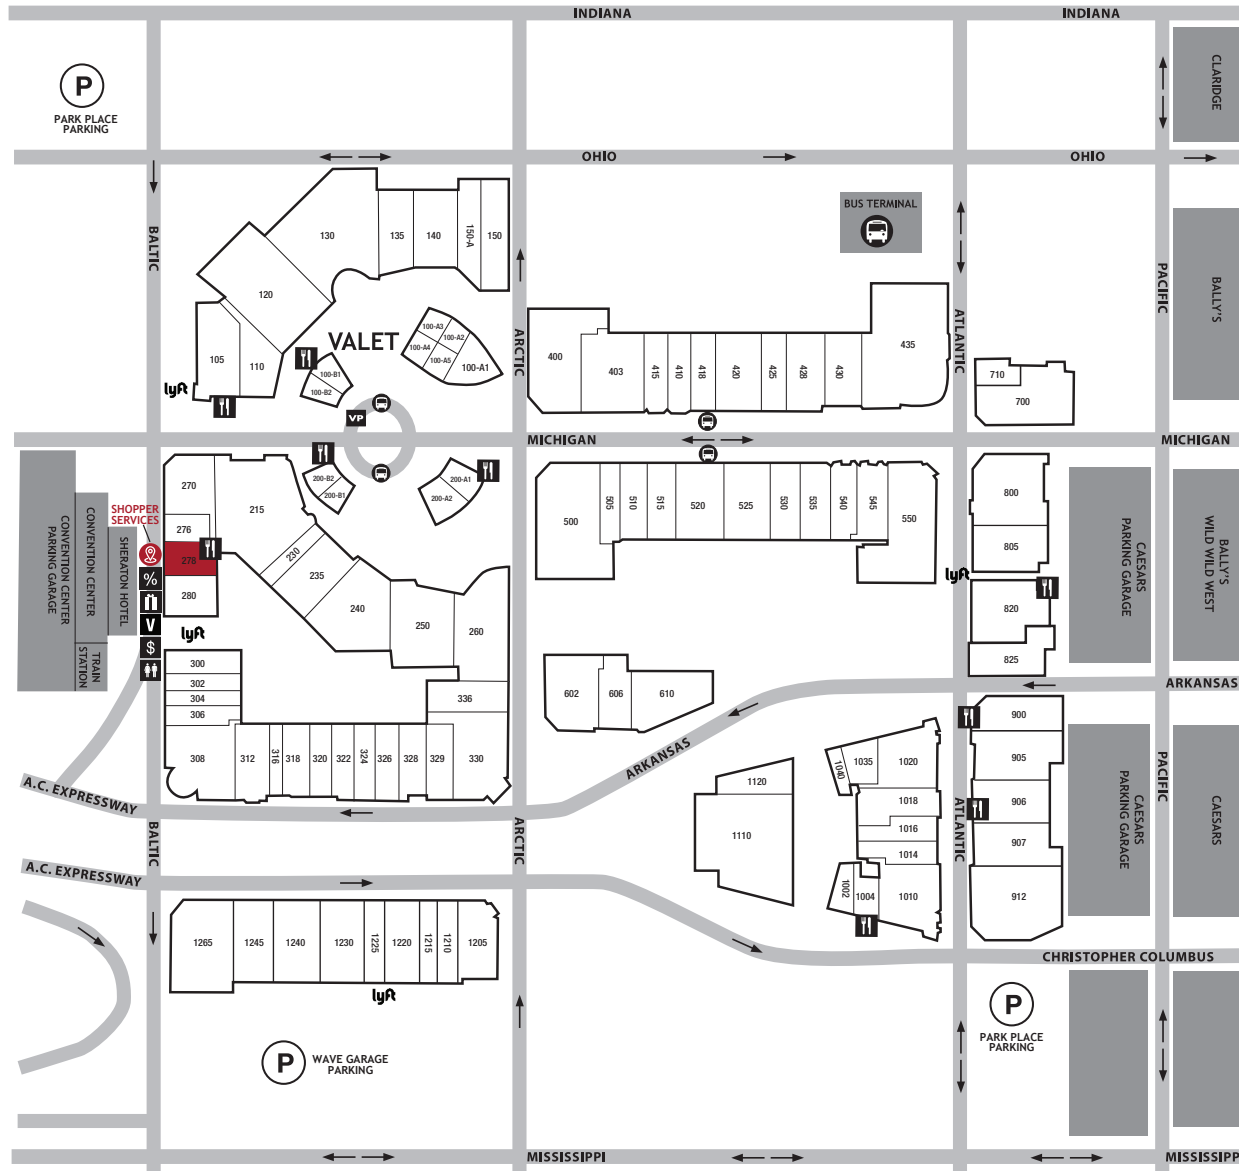

CENTER MAP

-  SHOPPER SERVICES
-  COUPON BOOKS
-  PURCHASE GIFT CARDS
-  RESTAURANT/FOOD
-  VENDING MACHINE
-  RESTROOMS
-  JITNEY STOP
-  VALET PARKING
-  PARKING
-  Lyft Drop-Off/Pick Up

ACCESSORIES & JEWELRY

APPAREL

610	Abercrombie & Fitch	(609) 343-1481
330	Adidas	(609) 344-3500
150	Aeropostale	(609) 343-9926
140	American Eagle Outfitters	(609) 347-9152
800	Banana Republic Factory	(609) 345-0834
403	Brooks Brothers Factory Store	(609) 348-3110
805	Calvin Klein	(609) 347-7982
1225	Chico's Outlet	(609) 343-0280
602	Coach	(609) 345-1238
1265	Columbia Factory Store	(609) 344-4028
410	DKNY	(609) 345-3402
250	Dressbarn	(609) 347-3300
700	Express Factory Outlet	(609) 573-7011
1018	Finish Line	(609) 385-0566
500	Forever 21	New (609) 345-4958
505	Francesca's	(609) 380-6604
270	G by Guess	(609) 343-0387
260	Gap Outlet	(609) 348-5329
525	GUESS Factory Store	(609) 347-2433
215	H&M	(855) 466-7467
520	Hanesbrands	(609) 343-0127

FOOTWEAR

330	Adidas	(609) 344-3500
328	Aldo	(609) 344-1346
336	Clarks Outlet	(609) 572-1200
602	Coach	(609) 345-1238
1265	Columbia Factory Store	(609) 344-4028
324	Crocs	(609) 344-6300

240	Famous Footwear Outlet	(609) 347-4885
1018	Finish Line	(609) 385-0566
525	GUESS Factory Store	(609) 347-2433
710	Naturalizer	(609) 402-0088
1110	Nike Factory Store	(609) 348-0573
120	Off Broadway Shoe Warehouse	(609) 441-0140
130	Old Navy Outlet	(609) 344-4618
1205	Puma Outlet	(609) 345-1237
400	Reebok	(609) 347-3976
316	Skechers	(609) 344-2850
1020	The Children's Place	(609) 347-0149
135	Timberland Factory Store	(609) 347-0835
535	Vans Outlet	(609) 892-0212
326	White House Black Market	(609) 572-5068
1210	Zumiez	(609) 344-1459